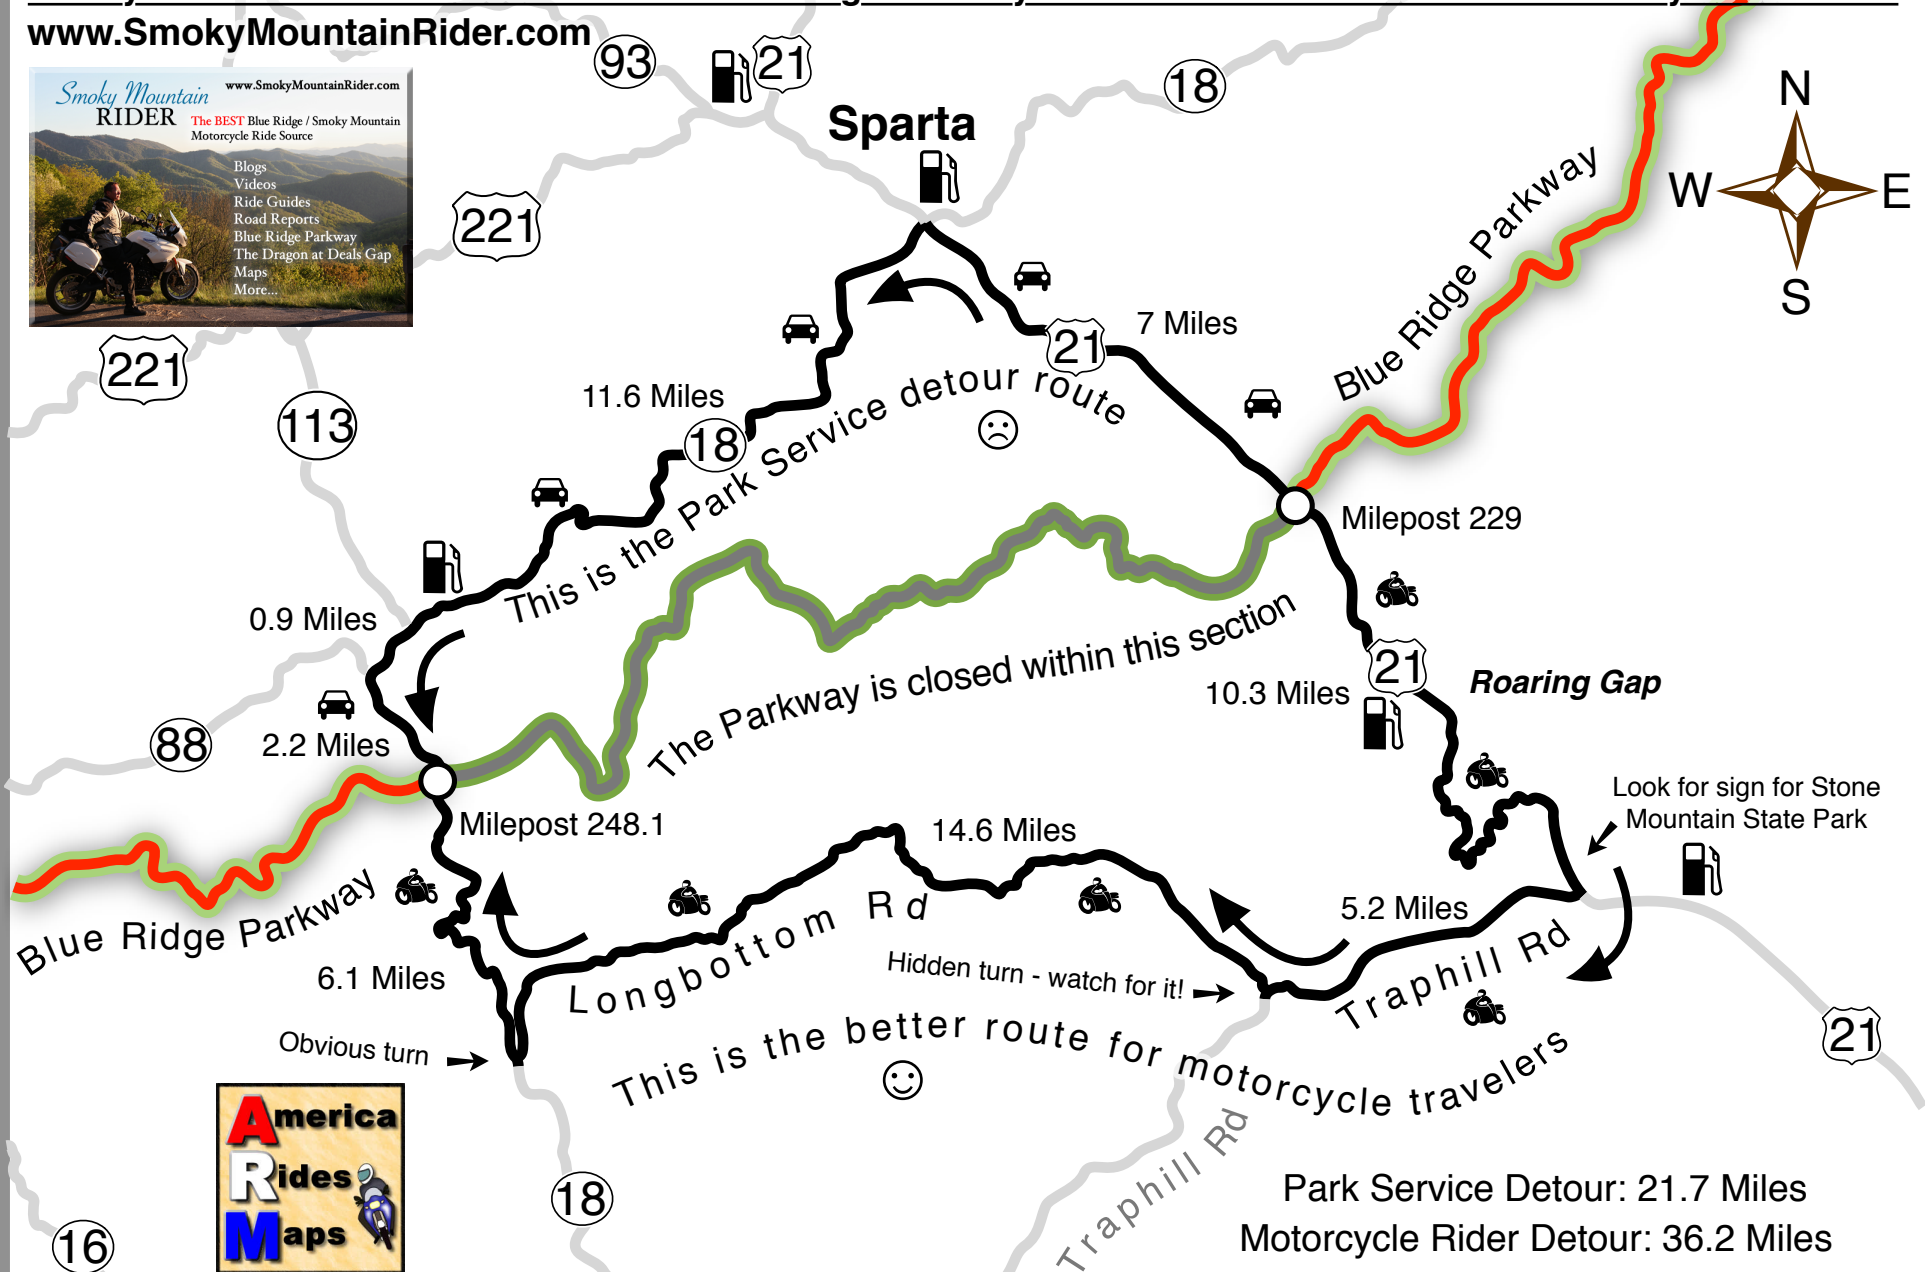

Smoky Mountain Rider's Recommended Blue Ridge Parkway Closure 2011 Detour Route for Motorcycle Travelers

www.SmokyMountainRider.com

Get The Best Blue Ridge / Smoky Mountain Motorcycle Maps Online at:
www.AmericaRidesMaps.com